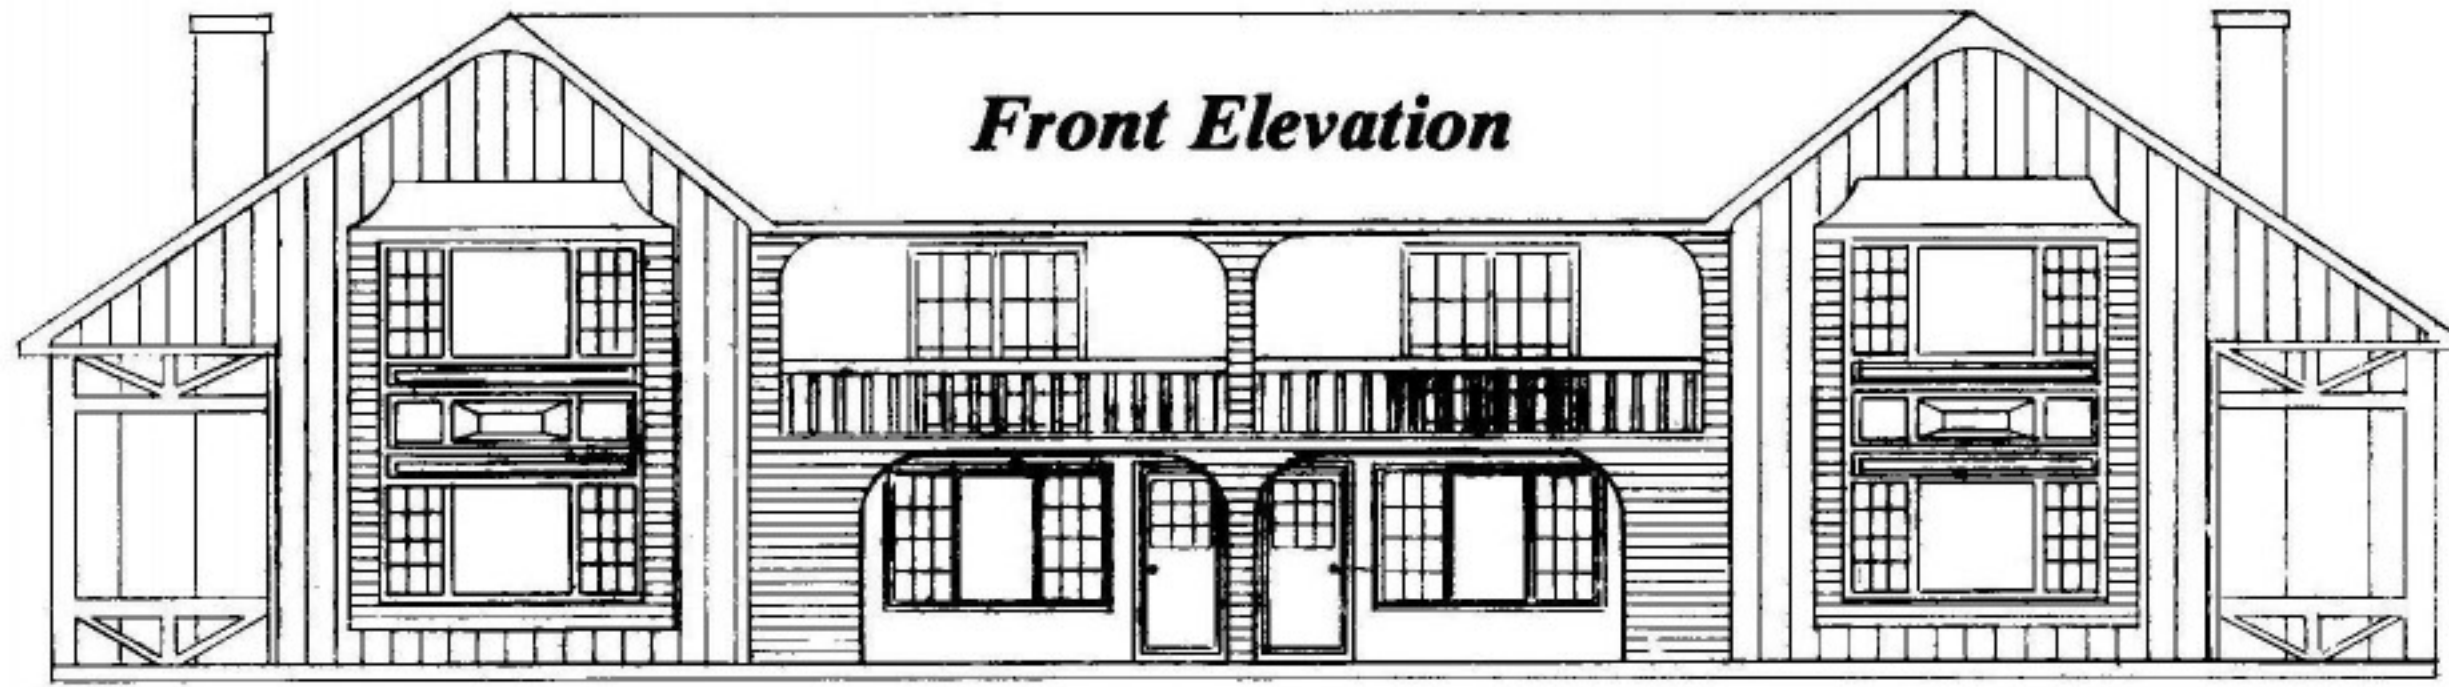

The newest look at Green Mansions...

# Balsam Crest Lodges

Step back in time to "Adirondack Rustic" designs, private porches and balconies, stone fireplaces and natural woodwork.

Return to private country roads and beautiful mountain views, surrounded by pleasing pine forests.

Prices start at \$235,000